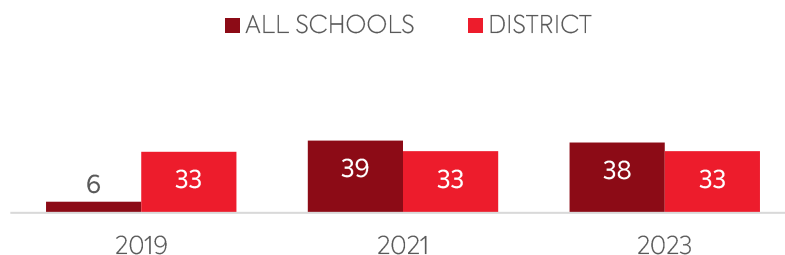

MOBILE DEPLOYMENT

Schools With 1:1 Programs Where Students Can Take Devices Home (%)