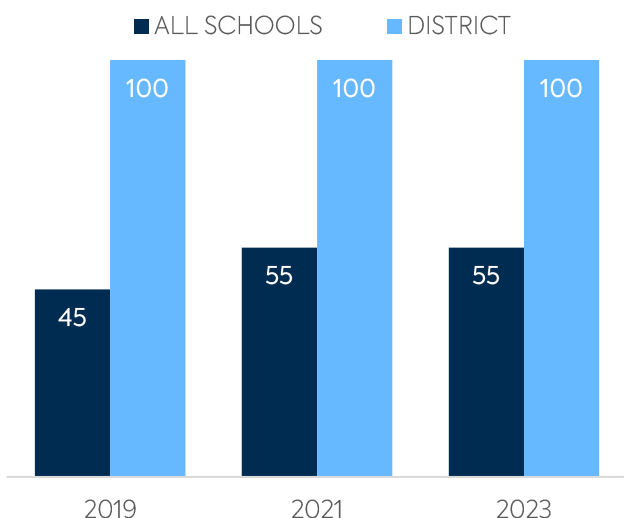

PIUTE COUNTY SCHOOL DISTRICT

DISTRICT FACTS

ENROLLMENT.....	262
NUMBER OF SCHOOLS.....	3
ESTIMATED % OF STUDENTS WITH INADEQUATE HOME INTERNET SERVICE.....	0%
% OF STUDENTS RECEIVING REMOTE INTERNET ACCESS SOLUTIONS OR SERVICE.....	0%

WI-FI NETWORK COVERAGE

Schools Where All Educational Spaces Have Wi-Fi Access (%)

AGE OF WI-FI ACCESS POINTS (%)

All Schools

- Less Than 1 Yr. Old
- 1 Year Old
- 2 Years Old
- 3 Years Old
- 4+ Years Old
- Other, or no Wi-Fi