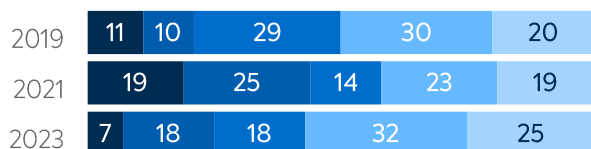

WI-FI NETWORK COVERAGE

Schools Where All Educational Spaces Have Wi-Fi Access (%)

AGE OF WI-FI ACCESS POINTS (%)

All Schools

- Less Than 1 Yr. Old
- 1 Year Old
- 2 Years Old
- 3 Years Old
- 4+ Years Old
- Other, or no Wi-Fi