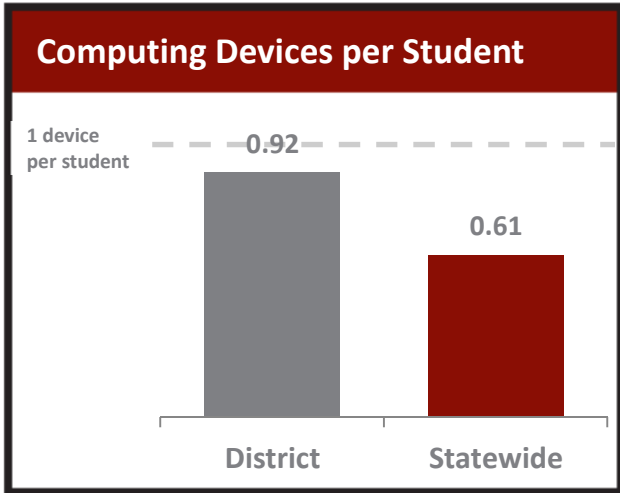

San Juan School District

Computing Devices Used in Schools

	Total for Student Use	Total for Teacher or Administrator Use
Desktops Using Windows OS	1,719	283
Laptops Using Windows OS	329	77
Mac Desktops	0	0
Mac Laptops	0	0
Google Chromebooks	469	16
Windows Tablets	26	1
Android Tablets	0	0
iOS Tablets	84	30

1.01 Wi-Fi Access Points
 Per Classroom Compared to
0.58 Statewide

District Facts

Population	14,636
Student Body Size	2,849
Number of Schools	13
Urban/Rural	Rural
Median Household Income	\$40,383
Poverty Rate	27.7%
Free/Reduced Lunch Eligible	78.5%