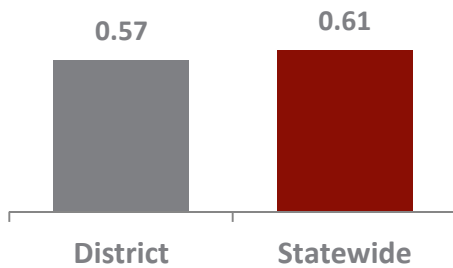

Iron County School District

Computing Devices per Student

1 device per student

Computing Devices Used in Schools

Total for Student Use

Total for Teacher or Administrator Use

Device Type	Total for Student Use	Total for Teacher or Administrator Use
Desktops Using Windows OS	795	26
Laptops Using Windows OS	0	9
Mac Desktops	614	402
Mac Laptops	354	55
Google Chromebooks	2,945	0
Windows Tablets	0	0
Android Tablets	0	0
iOS Tablets	285	90

0.34 Wi-Fi Access Points

Per Classroom Compared to

0.58 Statewide

District Facts

Population	46,725
Student Body Size	8,813
Number of Schools	16
Urban/Rural	Rural
Median Household Income	\$42,369
Poverty Rate	20.9%
Free/Reduced Lunch Eligible	48.0%