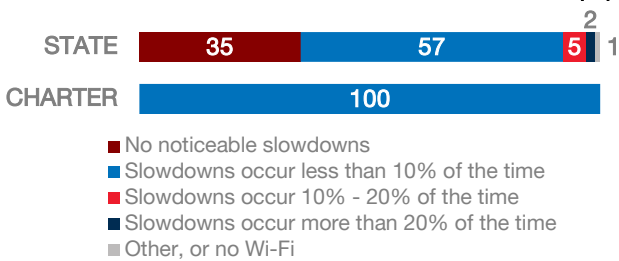

Reagan Academy

CHARTER FACTS

Area Population	N/A
Enrollment	677
Number of Schools	1
Urban or Rural	Urban
Median Household Income	N/A
Poverty Rate	N/A

WI-FI NETWORKS

WI-FI COVERAGE REPORTED BY SCHOOLS (%)

SCHOOLS EXPERIENCING DECLINES IN WI-FI SERVICE SPEEDS DURING SCHOOLTIME (%)