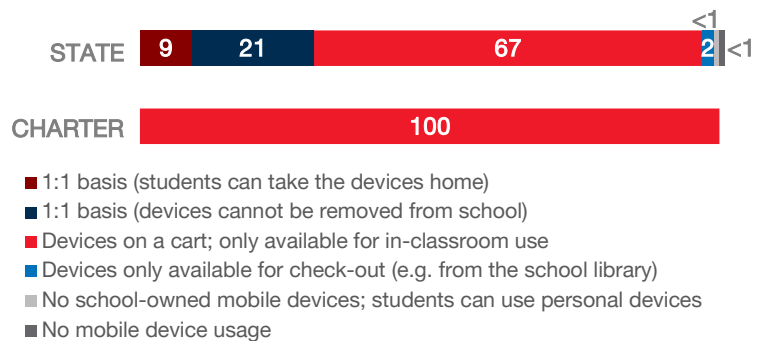

MOBILE DEPLOYMENT

WIRELESS DEVICE POLICIES AT SCHOOLS (%)