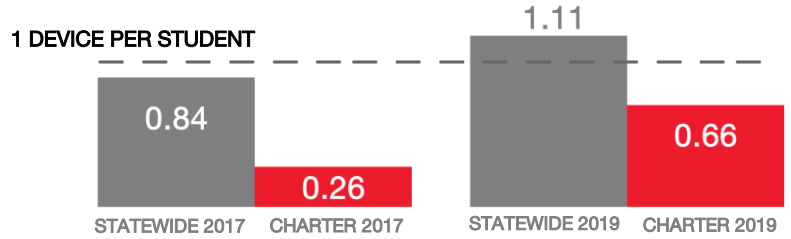

HOW SCHOOL WI-FI NETWORKS WERE DESIGNED

NETWORK GEAR IN SCHOOLS

AGE OF WIRELESS GEAR (%)

AGE OF WIRED GEAR (%)

COMPUTING DEVICES PER STUDENT

COMPUTING DEVICES USED IN SCHOOLS

	Student Use	Teacher/ Admin Use	Change in the # of Devices Since 2017	Percent Change Since 2017
Desktops Windows OS	130	50	72	67%
Laptops Windows OS	0	3	3	N/A
Desktops Mac	27	0	0	0%
Laptops Mac	0	1	1	N/A
Chromebooks Google	230	3	155	199%
Tablets Windows	0	0	0	N/A
Tablets Android	0	0	0	N/A
Tablets IOS	60	20	60	300%