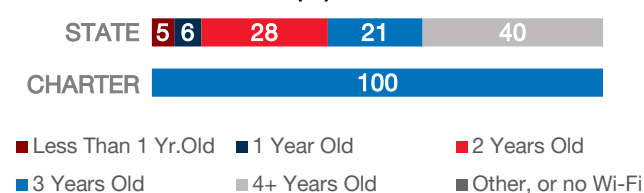

HOW SCHOOL WI-FI NETWORKS WERE DESIGNED

NETWORK GEAR IN SCHOOLS

AGE OF WIRELESS GEAR (%)

AGE OF WIRED GEAR (%)

COMPUTING DEVICES PER STUDENT

COMPUTING DEVICES USED IN SCHOOLS

	Student Use	Teacher/ Admin Use	Change in the # of Devices Since 2017	Percent Change Since 2017
Desktops Windows OS	130	50	72	67%
Laptops Windows OS	0	3	3	N/A
Desktops Mac	27	0	0	0%
Laptops Mac	0	1	1	N/A
Chromebooks Google	230	3	155	199%
Tablets Windows	0	0	0	N/A
Tablets Android	0	0	0	N/A
Tablets IOS	60	20	60	300%