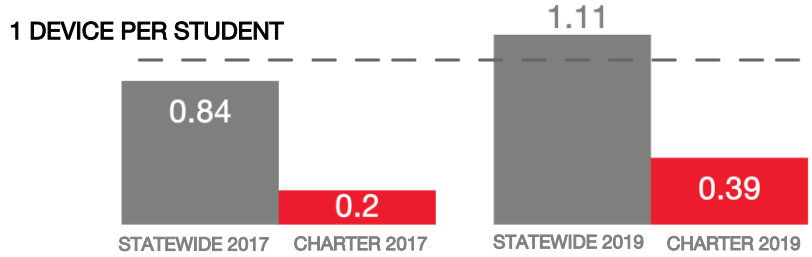

SCHOOLS EXPERIENCING DECLINES IN WI-FI SERVICE SPEEDS DURING SCHOOLTIME (%)

HOW SCHOOL WI-FI NETWORKS WERE DESIGNED

NETWORK GEAR IN SCHOOLS

AGE OF WIRELESS GEAR (%)

AGE OF WIRED GEAR (%)

COMPUTING DEVICES PER STUDENT