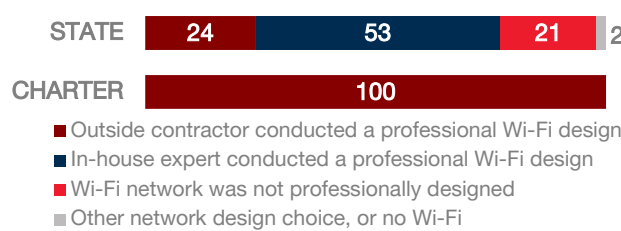

Athlos Academy of Utah

CHARTER FACTS

Area Population	N/A
Enrollment	840
Number of Schools	1
Urban or Rural	Rural
Median Household Income	N/A
Poverty Rate	N/A

WI-FI NETWORKS

WI-FI COVERAGE REPORTED BY SCHOOLS (%)

SCHOOLS EXPERIENCING DECLINES IN WI-FI SERVICE SPEEDS DURING SCHOOLTIME (%)

HOW SCHOOL WI-FI NETWORKS WERE DESIGNED

NETWORK GEAR IN SCHOOLS

AGE OF WIRELESS GEAR (%)

AGE OF WIRED GEAR (%)

COMPUTING DEVICES PER STUDENT