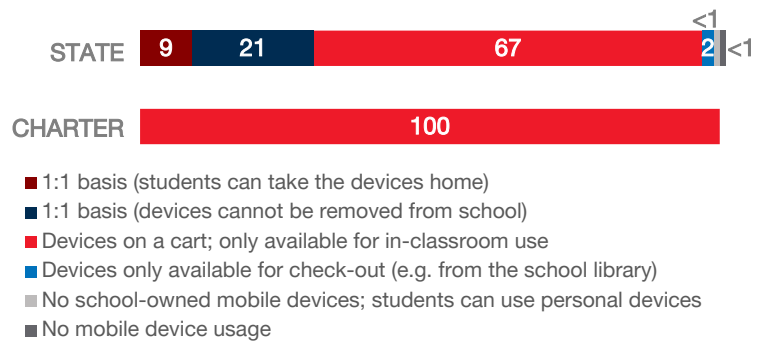

MOBILE DEPLOYMENT

WIRELESS DEVICE POLICIES AT SCHOOLS (%)