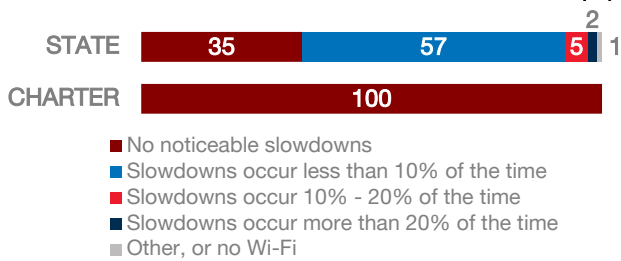

SCHOOLS EXPERIENCING DECLINES IN WI-FI SERVICE SPEEDS DURING SCHOOLTIME (%)