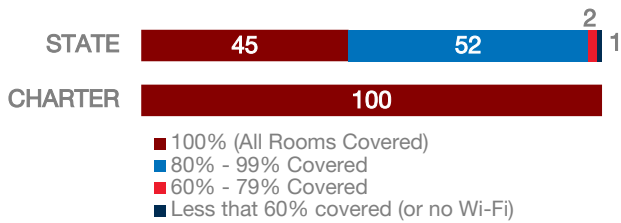

Athlos Academy of Utah

CHARTER FACTS

Area Population	N/A
Enrollment	840
Number of Schools	1
Urban or Rural	Rural
Median Household Income	N/A
Poverty Rate	N/A

WI-FI NETWORKS

WI-FI COVERAGE REPORTED BY SCHOOLS (%)

SCHOOLS EXPERIENCING DECLINES IN WI-FI SERVICE SPEEDS DURING SCHOOLTIME (%)

HOW SCHOOL WI-FI NETWORKS WERE DESIGNED

NETWORK GEAR IN SCHOOLS

AGE OF WIRELESS GEAR (%)

AGE OF WIRED GEAR (%)

COMPUTING DEVICES PER STUDENT