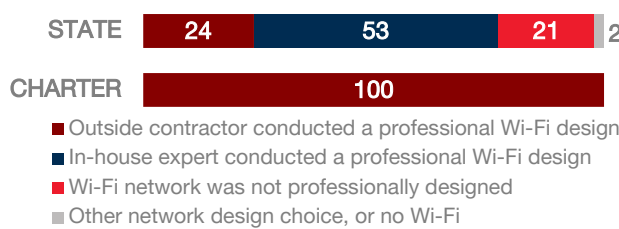

American Leadership Academy

CHARTER FACTS

Area Population	N/A
Enrollment	1,772
Number of Schools	1
Urban or Rural	Urban
Median Household Income	N/A
Poverty Rate	N/A

WI-FI NETWORKS

WI-FI COVERAGE REPORTED BY SCHOOLS (%)

SCHOOLS EXPERIENCING DECLINES IN WI-FI SERVICE SPEEDS DURING SCHOOLTIME (%)

HOW SCHOOL WI-FI NETWORKS WERE DESIGNED

NETWORK GEAR IN SCHOOLS

AGE OF WIRELESS GEAR (%)

AGE OF WIRED GEAR (%)

COMPUTING DEVICES PER STUDENT