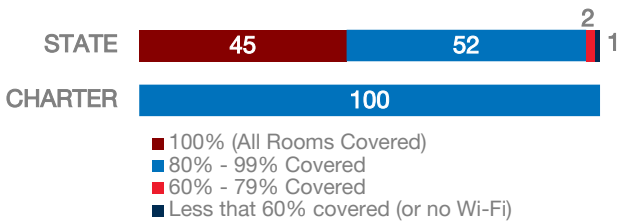

American Leadership Academy

CHARTER FACTS

Area Population	N/A
Enrollment	1,772
Number of Schools	1
Urban or Rural	Urban
Median Household Income	N/A
Poverty Rate	N/A

WI-FI NETWORKS

WI-FI COVERAGE REPORTED BY SCHOOLS (%)

SCHOOLS EXPERIENCING DECLINES IN WI-FI SERVICE SPEEDS DURING SCHOOLTIME (%)

HOW SCHOOL WI-FI NETWORKS WERE DESIGNED

NETWORK GEAR IN SCHOOLS

AGE OF WIRELESS GEAR (%)

AGE OF WIRED GEAR (%)

COMPUTING DEVICES PER STUDENT