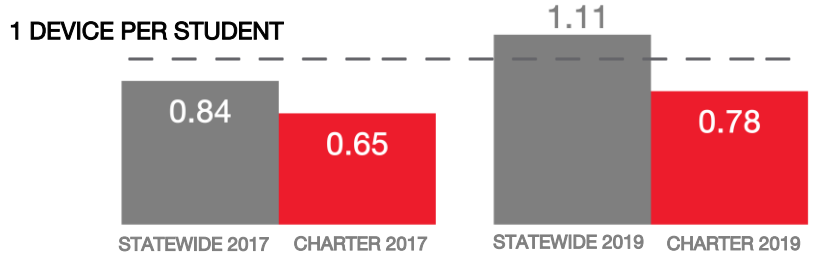

SCHOOLS EXPERIENCING DECLINES IN WI-FI SERVICE SPEEDS DURING SCHOOLTIME (%)

HOW SCHOOL WI-FI NETWORKS WERE DESIGNED

NETWORK GEAR IN SCHOOLS

AGE OF WIRELESS GEAR (%)

AGE OF WIRED GEAR (%)

COMPUTING DEVICES PER STUDENT