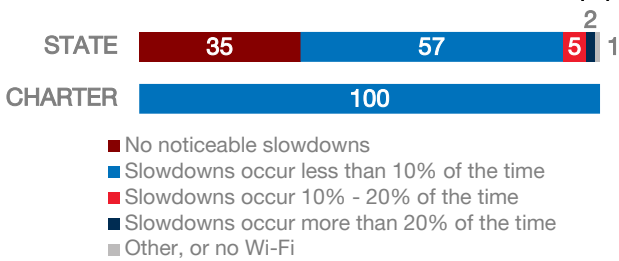

SCHOOLS EXPERIENCING DECLINES IN WI-FI SERVICE SPEEDS DURING SCHOOLTIME (%)