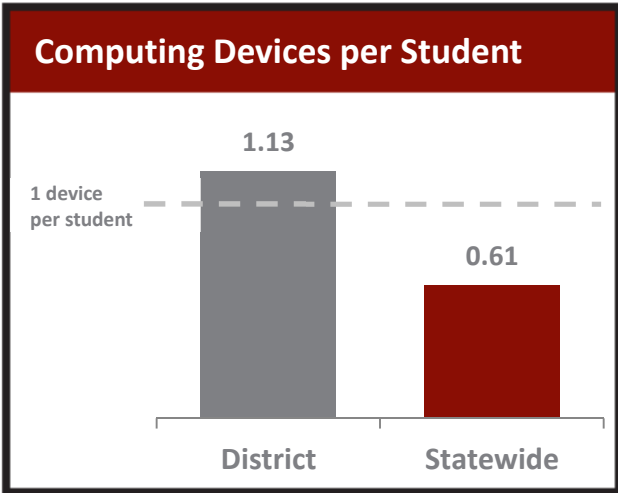

Kane County School District

Computing Devices Used in Schools

Device Type	Total for Student Use	Total for Teacher or Administrator Use
Desktops Using Windows OS	375	132
Laptops Using Windows OS	6	19
Mac Desktops	24	2
Mac Laptops	0	0
Google Chromebooks	902	21
Windows Tablets	0	0
Android Tablets	0	0
iOS Tablets	11	52

0.45 Wi-Fi Access Points
 Per Classroom Compared to
0.58 Statewide

District Facts

Population	7,221
Student Body Size	1,192
Number of Schools	7
Urban/Rural	Rural
Median Household Income	\$48,540
Poverty Rate	7.8%
Free/Reduced Lunch Eligible	44.9%